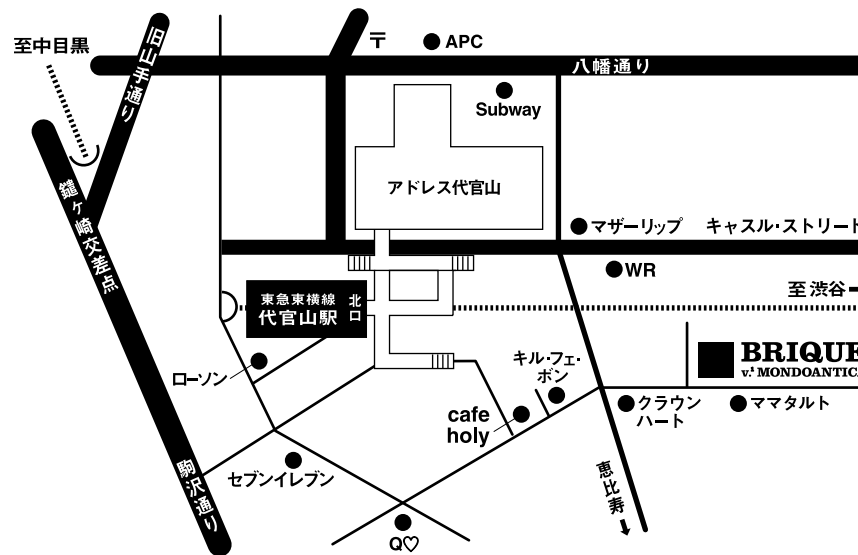

BRIQUE

v.¹ MONDOANTICA

150-0021

渋谷区恵比寿西2-14-10

トゥワオン代官山B1-02

tel&fax 03-3780-9789

OPEN 1:00pm - 9:00pm
(SUN 1:00pm - 8:00pm)

CLOSE every Thurs.

<http://brique.jp>

BRIQUE v.¹ MONDOANTICA